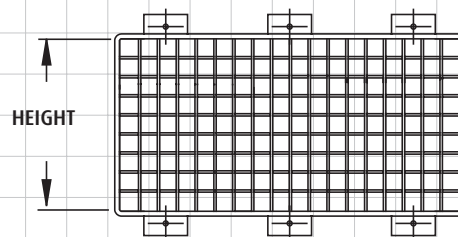

STI 9644 TOP VIEW