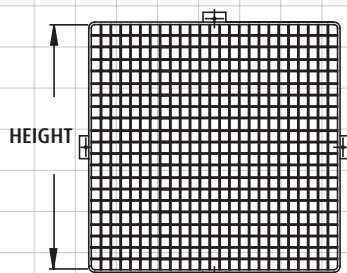

STI 9646 & STI 9647 TOP VIEW