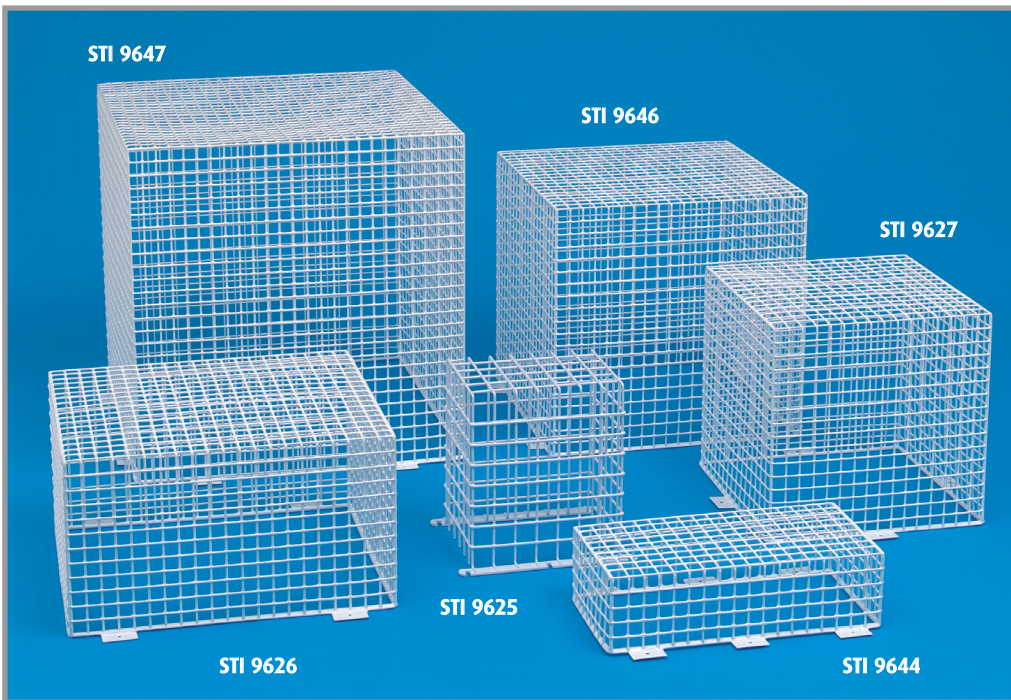

# EXTERNAL LIGHTING & CCTV CAGES

STI 9646

STI 9625

## MODELS AVAILABLE

	HEIGHT	WIDTH	DEPTH
STI 9625	244mm (9.5")	195mm (7.5")	325mm (12.8")
STI 9626	525mm (20.6")	450mm (17.7")	306mm (12")
STI 9627	404mm (15.9")	400mm (15.7")	410mm (16")
STI 9644	220mm (8.7")	450mm (17.7")	128mm (5")
STI 9646	498mm (19.6")	498mm (19.6")	514mm (20")
STI 9647	634mm (25")	634mm (25")	660mm (26")

▼ External Lighting & CCTV Cages dimensions and technical information (STI 9625, STI 9626, STI 9627, STI 9644, STI 9646 & STI 9647)

STI 9646 & STI 9647 TOP VIEW

STI 9644 TOP VIEW

STI 9646 & STI 9647 SIDE VIEW