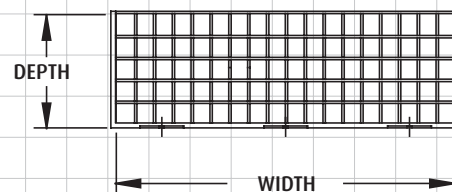

## MODELS AVAILABLE

	HEIGHT	WIDTH	DEPTH
STI 9625	244mm (9.5")	195mm (7.5")	325mm (12.8")
STI 9626	525mm (20.6")	450mm (17.7")	306mm (12")
STI 9627	404mm (15.9")	400mm (15.7")	410mm (16")
STI 9644	220mm (8.7")	450mm (17.7")	128mm (5")
STI 9646	498mm (19.6")	498mm (19.6")	514mm (20")
STI 9647	634mm (25")	634mm (25")	660mm (26")

▼ External Lighting & CCTV Cages dimensions and technical information (STI 9625, STI 9626, STI 9627, STI 9644, STI 9646 & STI 9647)

STI 9646 & STI 9647 TOP VIEW

STI 9644 TOP VIEW

STI 9646 & STI 9647 SIDE VIEW