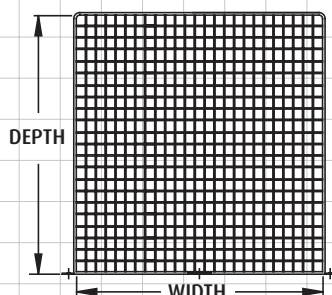

## MODELS AVAILABLE

	HEIGHT	WIDTH	DEPTH
STI 9625	244mm (9.5")	195mm (7.5")	325mm (12.8")
STI 9626	525mm (20.6")	450mm (17.7")	306mm (12")
STI 9627	404mm (15.9")	400mm (15.7")	410mm (16")
STI 9644	220mm (8.7")	450mm (17.7")	128mm (5")
STI 9646	498mm (19.6")	498mm (19.6")	514mm (20")
STI 9647	634mm (25")	634mm (25")	660mm (26")

▼ External Lighting & CCTV Cages dimensions and technical information (STI 9625, STI 9626, STI 9627, STI 9644, STI 9646 & STI 9647)

STI 9646 & STI 9647 TOP VIEW

STI 9644 TOP VIEW

STI 9646 & STI 9647 SIDE VIEW